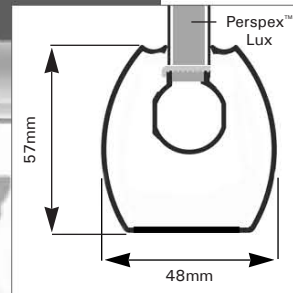

# Edge - Lite -

The ultra-flat edge lighting system  
featuring Perspex™ Lux from  
Mitchell Plastics.

Quick changing  
Double Sided  
& Single Sided  
with Perspex™ Lux

Spring Clamp

Light

"Snap Frame"

Mitchell Plastics  
(03) 9646 7877