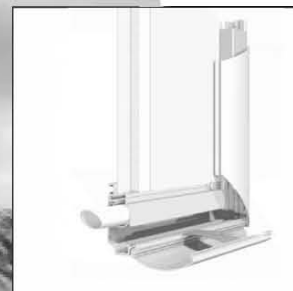

# Edge - Lite -

The ultra-flat edge lighting system  
featuring Perspex™ Lux from  
Mitchell Plastics.

Quick changing  
Double Sided  
& Single Sided  
with Perspex™ Lux

Spring Clamp

Light

"Snap Frame"

Mitchell Plastics  
(03) 9646 7877