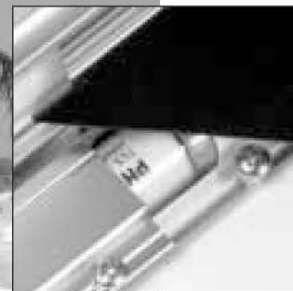

# Edge - Lite -

The ultra-flat edge lighting system  
featuring Perspex™ Lux from  
Mitchell Plastics.

Quick changing  
Double Sided  
& Single Sided  
with Perspex™ Lux

Spring Clamp

Light

"Snap Frame"

Mitchell Plastics  
(03) 9646 7877